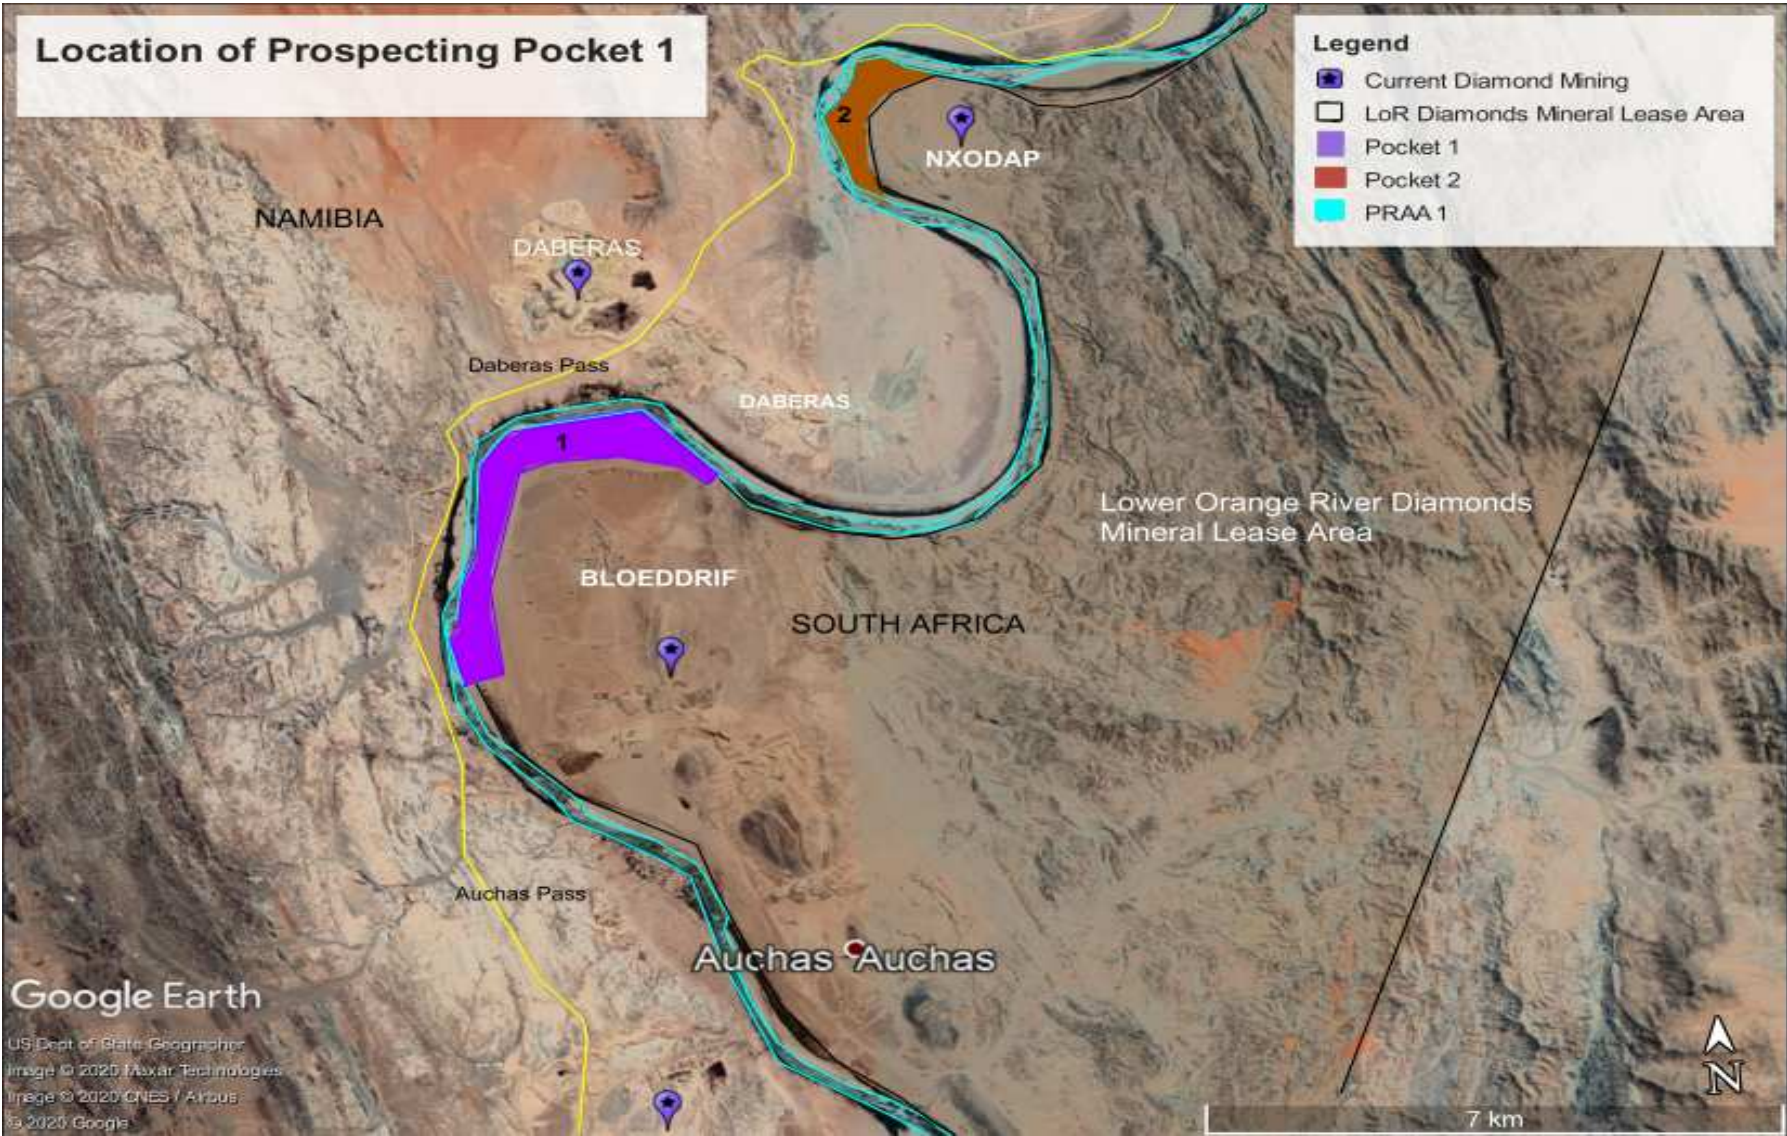

APPENDIX 4 – PRAA 1 SITE PLANS

Location of Prospecting Pocket 1

Legend

- Current Diamond Mining
- LoR Diamonds Mineral Lease Area
- Pocket 1
- Pocket 2
- PRAA 1

Google Earth
US Dept of State Geographer
Image © 2020 Maxar Technologies
Image © 2020 CNES / Airbus
© 2020 Google

Location of Prospecting Pocket 2

- Legend**
- Current Diamond Mining
 - LoR Diamonds Mineral Lease Area
 - Pocket 2
 - PRAA 1

Google Earth
© 2020 Maxar Technologies
© 2020 CNES / Airbus
© 2020 Google

Location of Prospecting Pocket 3A & 3B

Legend

- Current Diamond Mining
- LoR Diamonds Mineral Lease Area
- Pocket 3A
- Pocket 3B
- PRAA 1 _ Orange River

Google Earth

US Dept of State Geographer
© 2023 AIRGIS (Pty) Ltd.
Image © 2020 CNES / Airbus
© 2023 Google

3 km