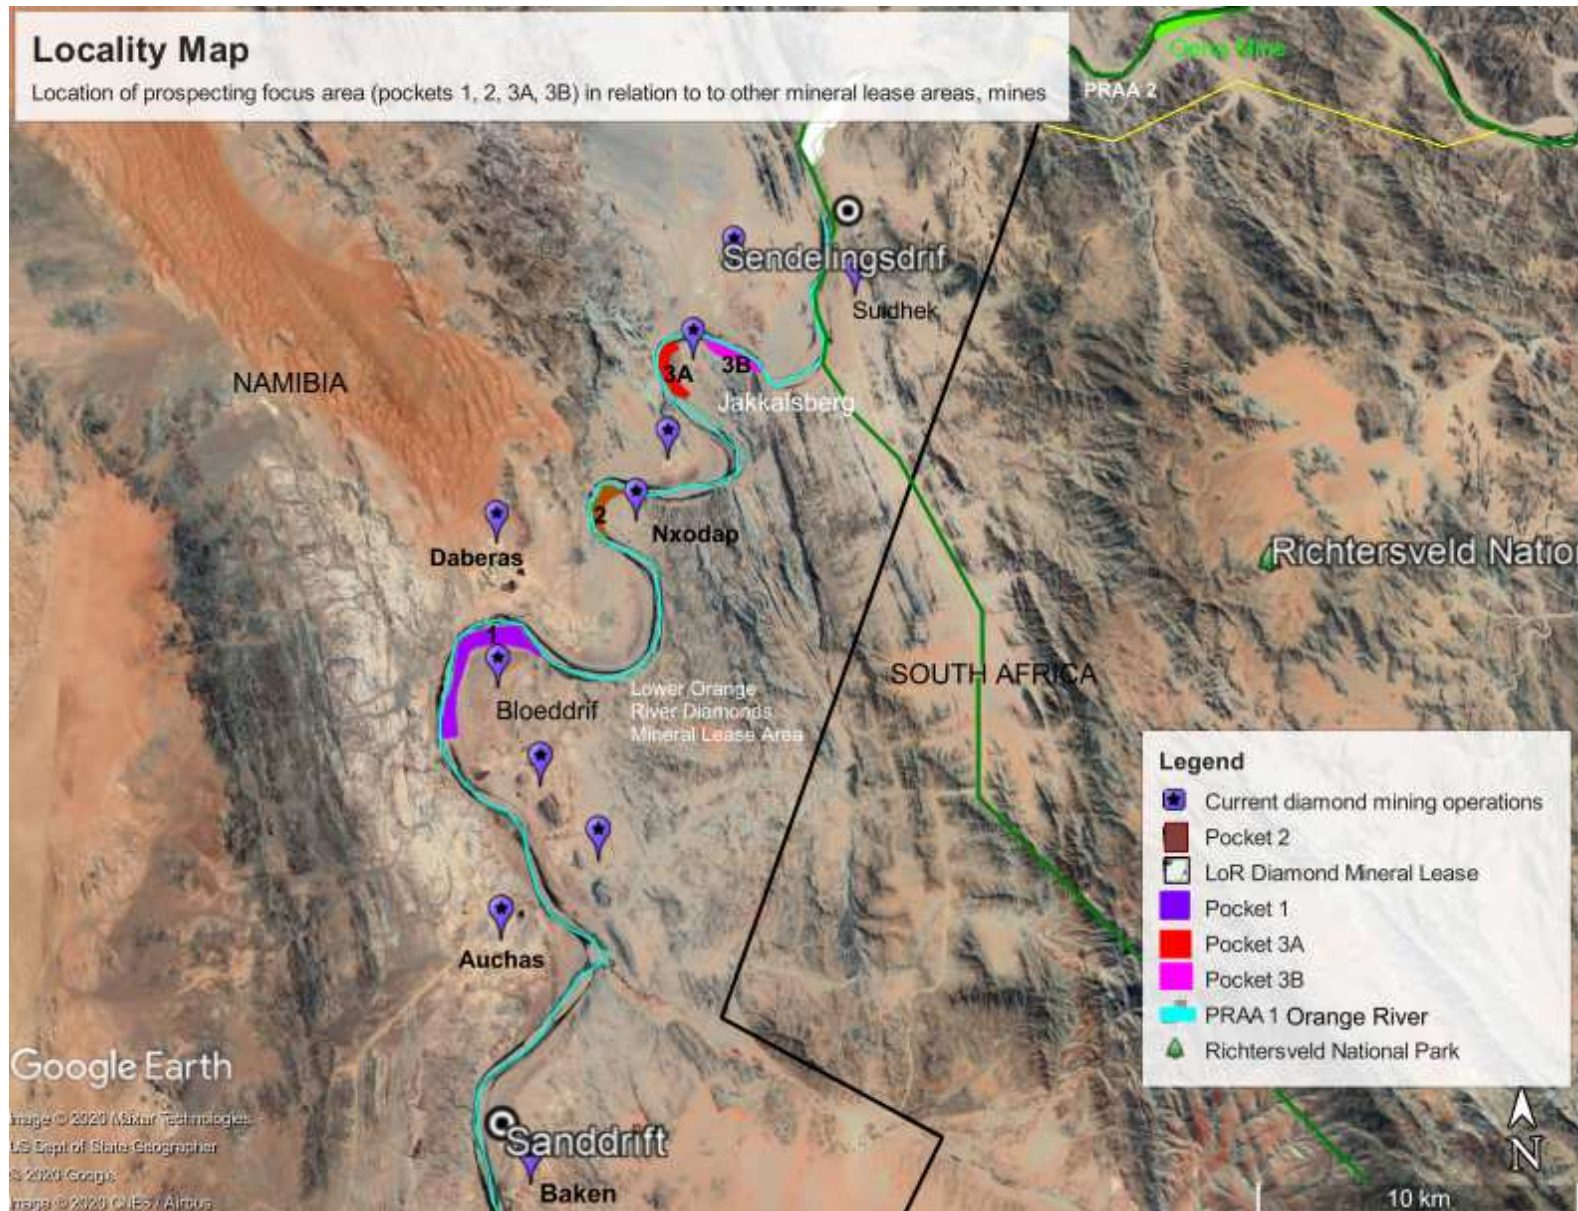

APPENDIX 4 – PRAA 1 SITE PLANS

Location of Prospecting Pocket 1

Legend

- Current Diamond Mining
- LoR Diamonds Mineral Lease Area
- Pocket 1
- Pocket 2
- PRAA 1

Google Earth
US Dept of State Geographer
Image © 2020 Maxar Technologies
Image © 2020 CNES / Airbus
© 2020 Google

Location of Prospecting Pocket 2

- Legend**
- Current Diamond Mining
 - LoR Diamonds Mineral Lease Area
 - Pocket 2
 - PRAA 1

Google Earth
© 2020 Maxar Technologies
© 2020 CNES / Airbus
© 2020 Google

Location of Prospecting Pocket 3A & 3B

Legend

- Current Diamond Mining
- LoR Diamonds Mineral Lease Area
- Pocket 3A
- Pocket 3B
- PRAA 1 _ Orange River

Google Earth

US Dept of State Geographer
© 2023 AIRGIS (Pty) Ltd.
Image © 2020 CNES / Airbus
© 2023 Google

3 km