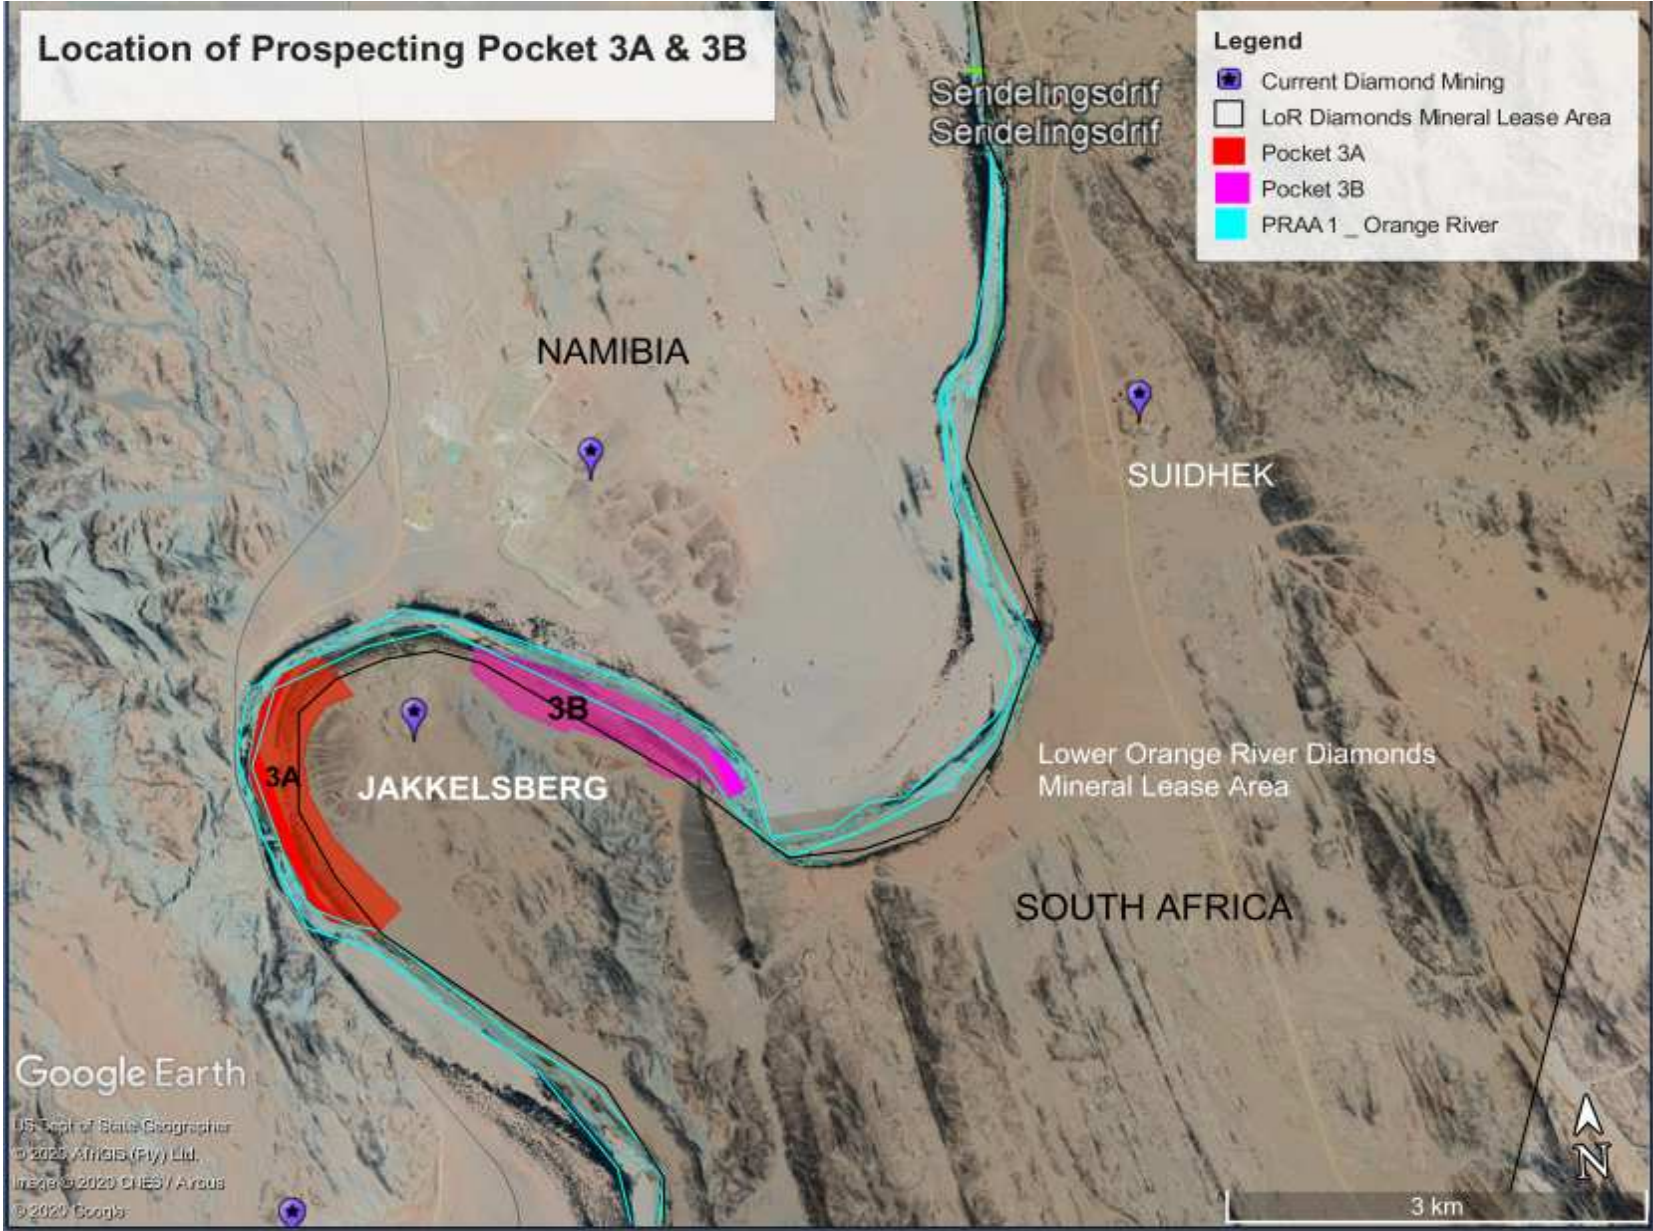

APPENDIX 4 – PRAA 1 SITE PLANS

Location of Prospecting Pocket 1

Legend

- Current Diamond Mining
- LoR Diamonds Mineral Lease Area
- Pocket 1
- Pocket 2
- PRAA 1

Google Earth
US Dept of State Geographer
Image © 2020 Maxar Technologies
Image © 2020 CNES / Airbus
© 2020 Google

Location of Prospecting Pocket 2

- Legend**
- Current Diamond Mining
 - LoR Diamonds Mineral Lease Area
 - Pocket 2
 - PRAA 1

Google Earth
© 2020 Maxar Technologies
© 2020 CNES / Airbus
© 2020 Google

Location of Prospecting Pocket 3A & 3B

Legend

- Current Diamond Mining
- LoR Diamonds Mineral Lease Area
- Pocket 3A
- Pocket 3B
- PRAA 1 _ Orange River

Google Earth

US Dept of State Geographer
© 2023 AIRGIS (Pty) Ltd.
Image © 2020 CNES / Airbus
© 2023 Google

3 km