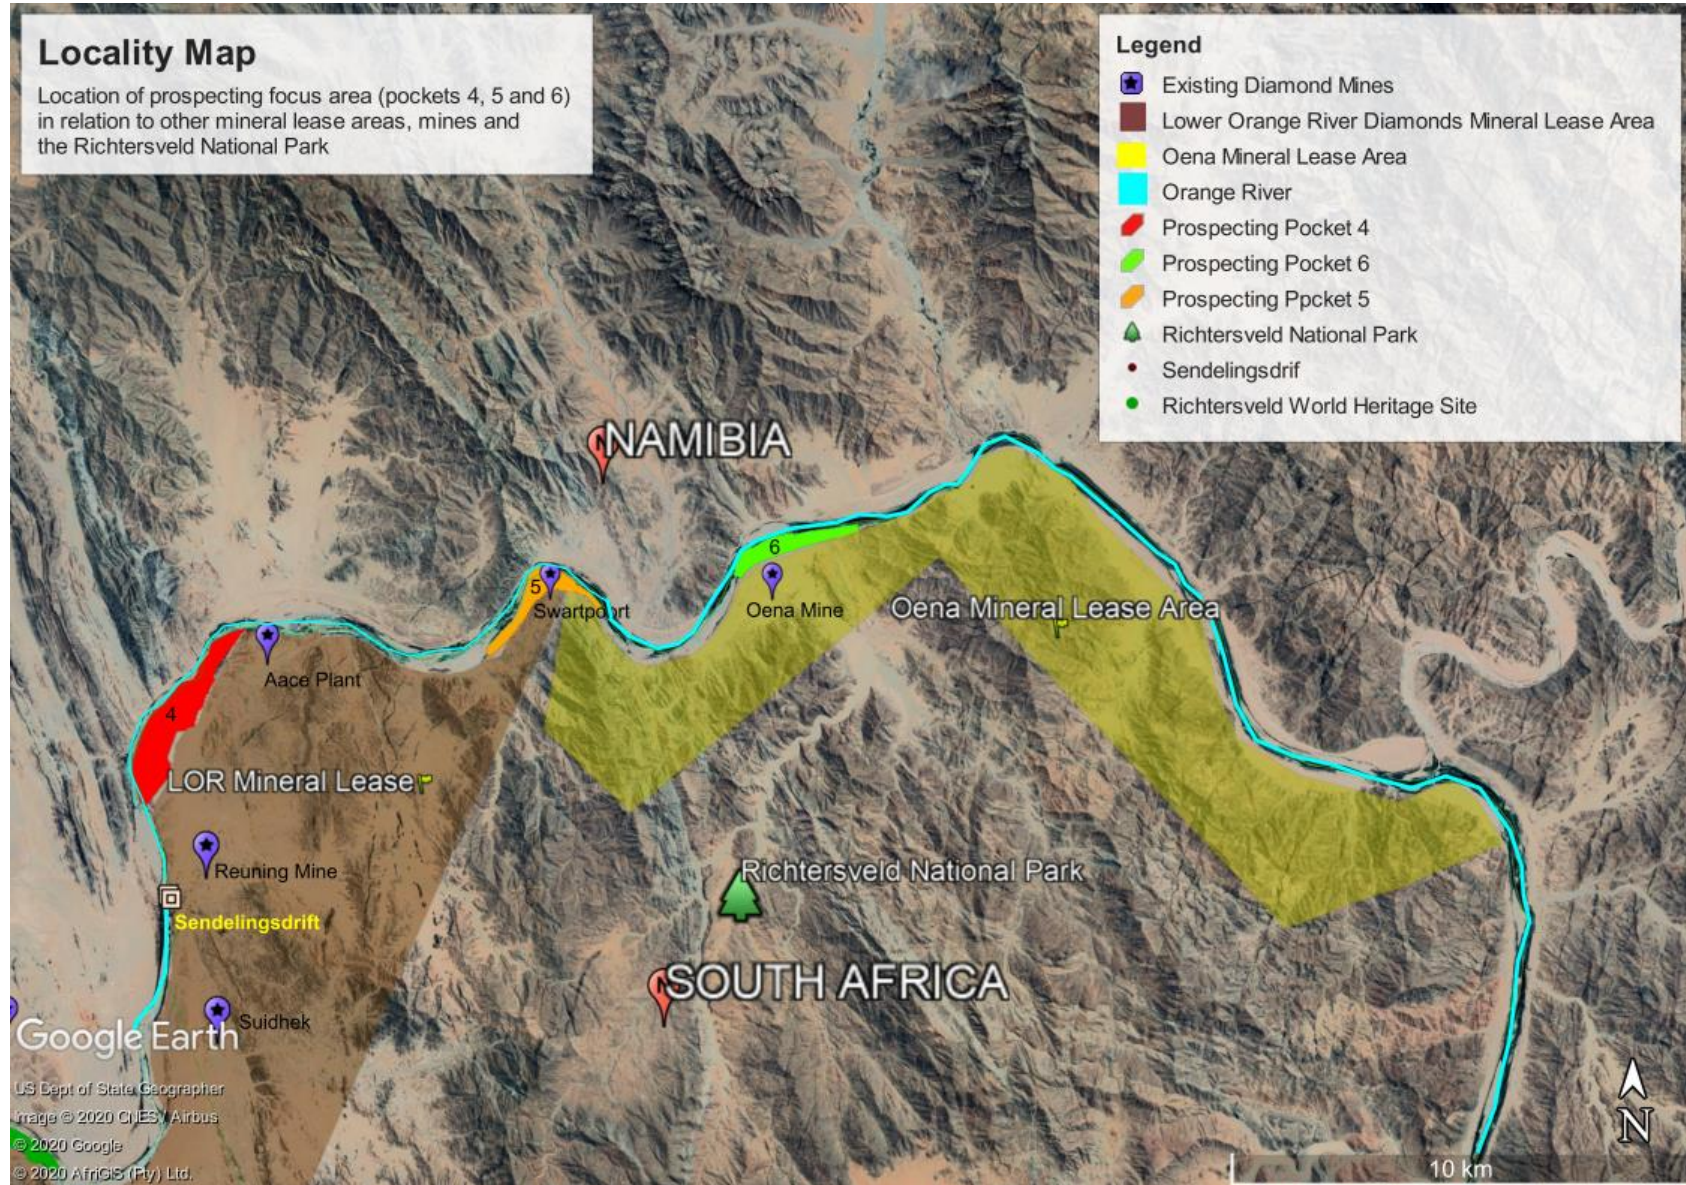

APPENDIX 4 – PRAA 2 SITE PLANS

Location of Pocket 4

Prospecting Pocket 4 in relation of Lower Orange River Diamond mining operations

Legend

-  Lower Orange River Diamonds mining operations
-  Landingstrip
-  Prospecting Pocket 4
-  Sendelingsdrif

Location of Pocket 5 and 6

Location of Prospecting Pocket 5 and 6 in the Orange River and current diamond mining operations

Legend

-  Current diamond mining operations
-  Orange River
-  Prospecting Pocket 5
-  Prospecting Pocket 6
-  Richtersveld National Park